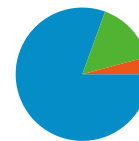

## 16,252 people visited this site

17,663 Visits

16,252 Absolute Unique Visitors

33,522 Pageviews

1.90 Average Pageviews

00:02:12 Time on Site

65.84% Bounce Rate

90.15% New Visits

## Technical Profile

Browser	Visits	% visits
Firefox	9,775	55.34%
Opera Mini	2,579	14.60%
Chrome	2,410	13.64%
Internet Explorer	1,587	8.98%
Safari	589	3.33%

Connection Speed	Visits	% visits
Unknown	17,663	100.00%

All traffic sources sent a total of 17,663 visits

15.27% Direct Traffic

4.16% Referring Sites

80.56% Search Engines

- Search Engines  
14,229.00 (80.56%)
- Direct Traffic  
2,697.00 (15.27%)
- Referring Sites  
735.00 (4.16%)
- Other  
2 (0.01%)