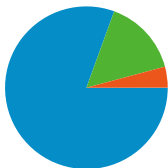

Traffic Sources Overview

- **Search Engines**
  14,229.00 (80.56%)
- **Direct Traffic**
  2,697.00 (15.27%)
- **Referring Sites**
  735.00 (4.16%)
- **Other**
  2 (0.01%)

Content Overview

Pages	Pageviews	% Pageviews
/motivasi/kalender-2012-	6,693	19.97%
/motivasi/kalender-2011-dan-	5,662	16.89%
/motivasi/jangan-abaikan-tujuh-	3,454	10.30%
/motivasi/hadiah-cinta-yg-tak-	3,247	9.69%
/motivasi/kisah-nyata-tentang-	2,090	6.23%