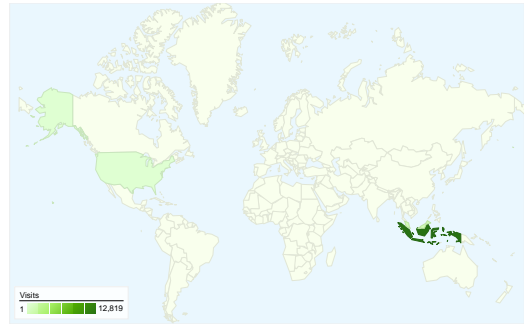

Map Overlay