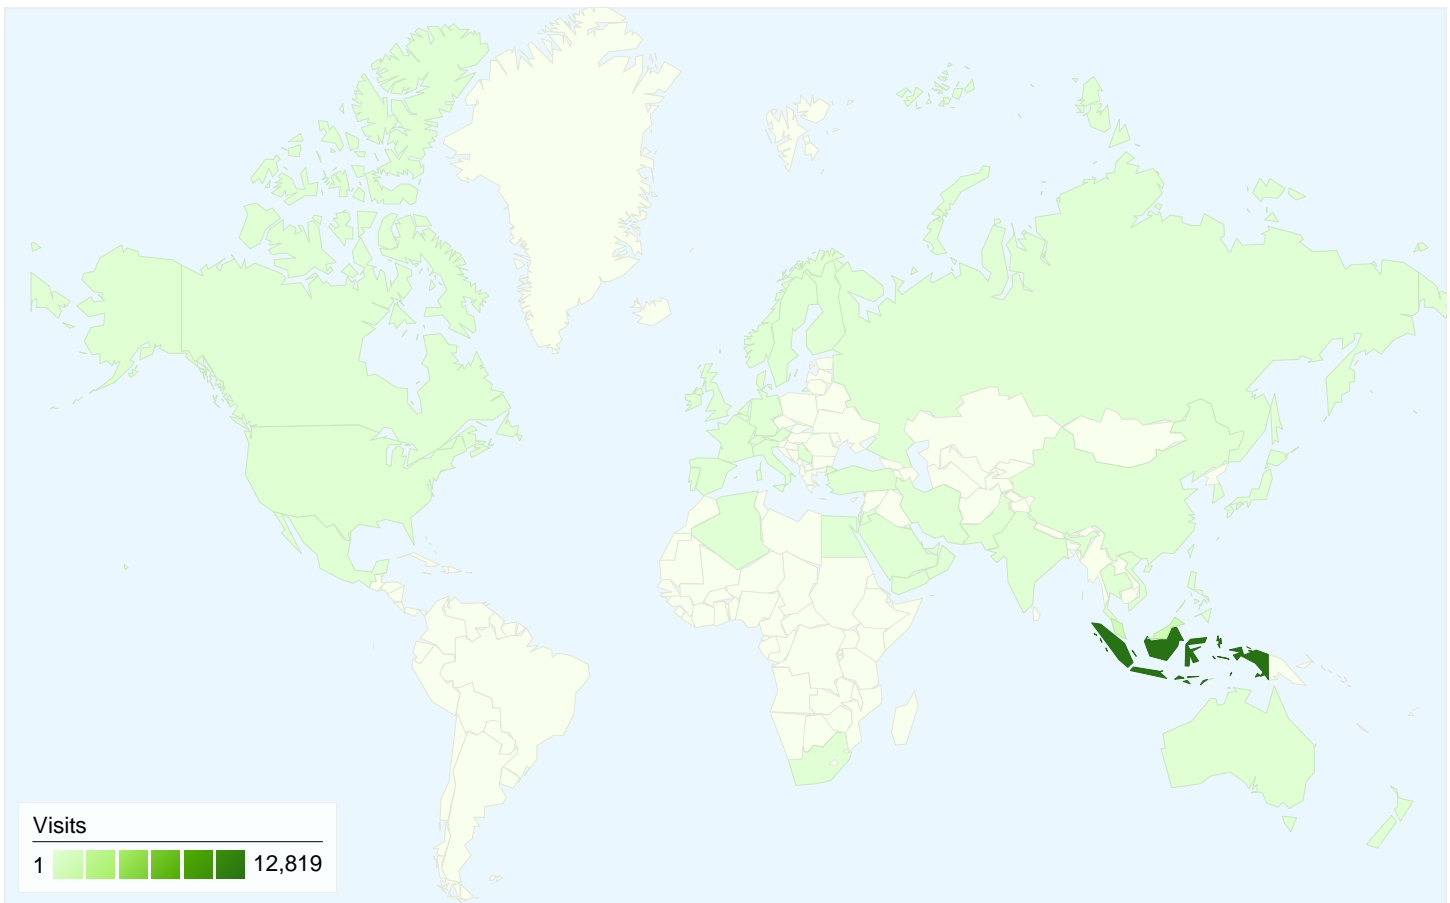

## 16,252 people visited this site

17,663 Visits

16,252 Absolute Unique Visitors

33,522 Pageviews

1.90 Average Pageviews

00:02:12 Time on Site

65.84% Bounce Rate

90.15% New Visits

All traffic sources sent a total of 17,663 visits

15.27% Direct Traffic

4.16% Referring Sites

80.56% Search Engines

- Search Engines  
14,229.00 (80.56%)
- Direct Traffic  
2,697.00 (15.27%)
- Referring Sites  
735.00 (4.16%)
- Other  
2 (0.01%)

## Top Traffic Sources

Sources	Visits	% visits	Keywords	Visits	% visits
google (organic)	13,620	77.11%	kalender 2012	2,013	14.15%
(direct) ((none))	2,697	15.27%	kata-kata sindiran	394	2.77%
yahoo (organic)	357	2.02%	kata kata sindiran	344	2.42%
google.co.id (referral)	214	1.21%	kata sindiran	226	1.59%
bing (organic)	154	0.87%	cerita cinta menyedihkan	218	1.53%

**17,663 visits came from 51 countries/territories**

Site Usage						
Visits	Pages/Visit	Avg. Time on Site	% New Visits	Bounce Rate		
<b>17,663</b> % of Site Total: 100.00%	<b>1.90</b> Site Avg: 1.90 (0.00%)	<b>00:02:12</b> Site Avg: 00:02:12 (0.00%)	<b>90.40%</b> Site Avg: 90.15% (0.27%)	<b>65.84%</b> Site Avg: 65.84% (0.00%)		
Country/Territory	Visits	Pages/Visit	Avg. Time on Site	% New Visits	Bounce Rate	
Indonesia	12,819	1.81	00:02:10	91.09%	68.44%	
(not set)	3,112	2.47	00:02:52	85.12%	49.20%	
Malaysia	1,188	1.39	00:00:56	96.63%	77.27%	
United States	114	1.70	00:02:02	90.35%	76.32%	
Singapore	79	1.28	00:00:44	84.81%	81.01%	
Australia	49	1.33	00:00:18	95.92%	79.59%	
Japan	34	3.76	00:07:19	85.29%	70.59%	
South Korea	25	1.40	00:00:43	96.00%	68.00%	
Saudi Arabia	21	2.00	00:03:49	85.71%	57.14%	