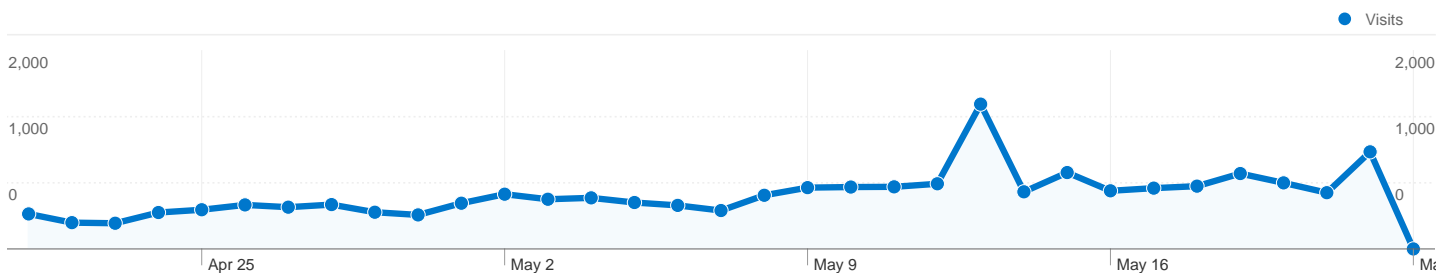

**Site Usage**

**17,663** Visits

**65.84%** Bounce Rate

**33,522** Pageviews

**00:02:12** Avg. Time on Site

**1.90** Pages/Visit

**90.15%** % New Visits

**Visitors Overview**

## 16,252 people visited this site

17,663 Visits

16,252 Absolute Unique Visitors

33,522 Pageviews

1.90 Average Pageviews

00:02:12 Time on Site

65.84% Bounce Rate

90.15% New Visits

All traffic sources sent a total of 17,663 visits

15.27% Direct Traffic

4.16% Referring Sites

80.56% Search Engines

- Search Engines  
14,229.00 (80.56%)
- Direct Traffic  
2,697.00 (15.27%)
- Referring Sites  
735.00 (4.16%)
- Other  
2 (0.01%)