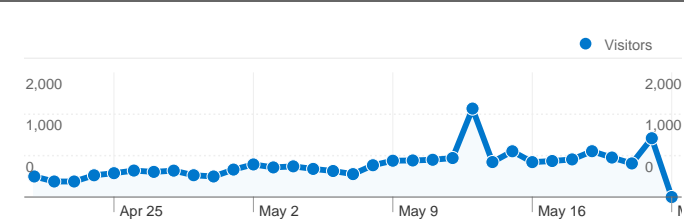

**Site Usage**

**17,663** Visits

**65.84%** Bounce Rate

**33,522** Pageviews

**00:02:12** Avg. Time on Site

**1.90** Pages/Visit

**90.15%** % New Visits

**Visitors Overview**

## 16,252 people visited this site

17,663 Visits

16,252 Absolute Unique Visitors

33,522 Pageviews

1.90 Average Pageviews

00:02:12 Time on Site

65.84% Bounce Rate

90.15% New Visits

All traffic sources sent a total of 17,663 visits

15.27% Direct Traffic

4.16% Referring Sites

80.56% Search Engines

- Search Engines  
14,229.00 (80.56%)
- Direct Traffic  
2,697.00 (15.27%)
- Referring Sites  
735.00 (4.16%)
- Other  
2 (0.01%)