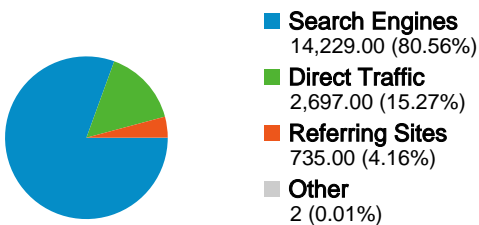

Traffic Sources Overview

Content Overview

Pages	Pageviews	% Pageviews
/motivasi/kalender-2012-	6,693	19.97%
/motivasi/kalender-2011-dan-	5,662	16.89%
/motivasi/jangan-abaikan-tujuh-	3,454	10.30%
/motivasi/hadiah-cinta-yg-tak-	3,247	9.69%
/motivasi/kisah-nyata-tentang-	2,090	6.23%