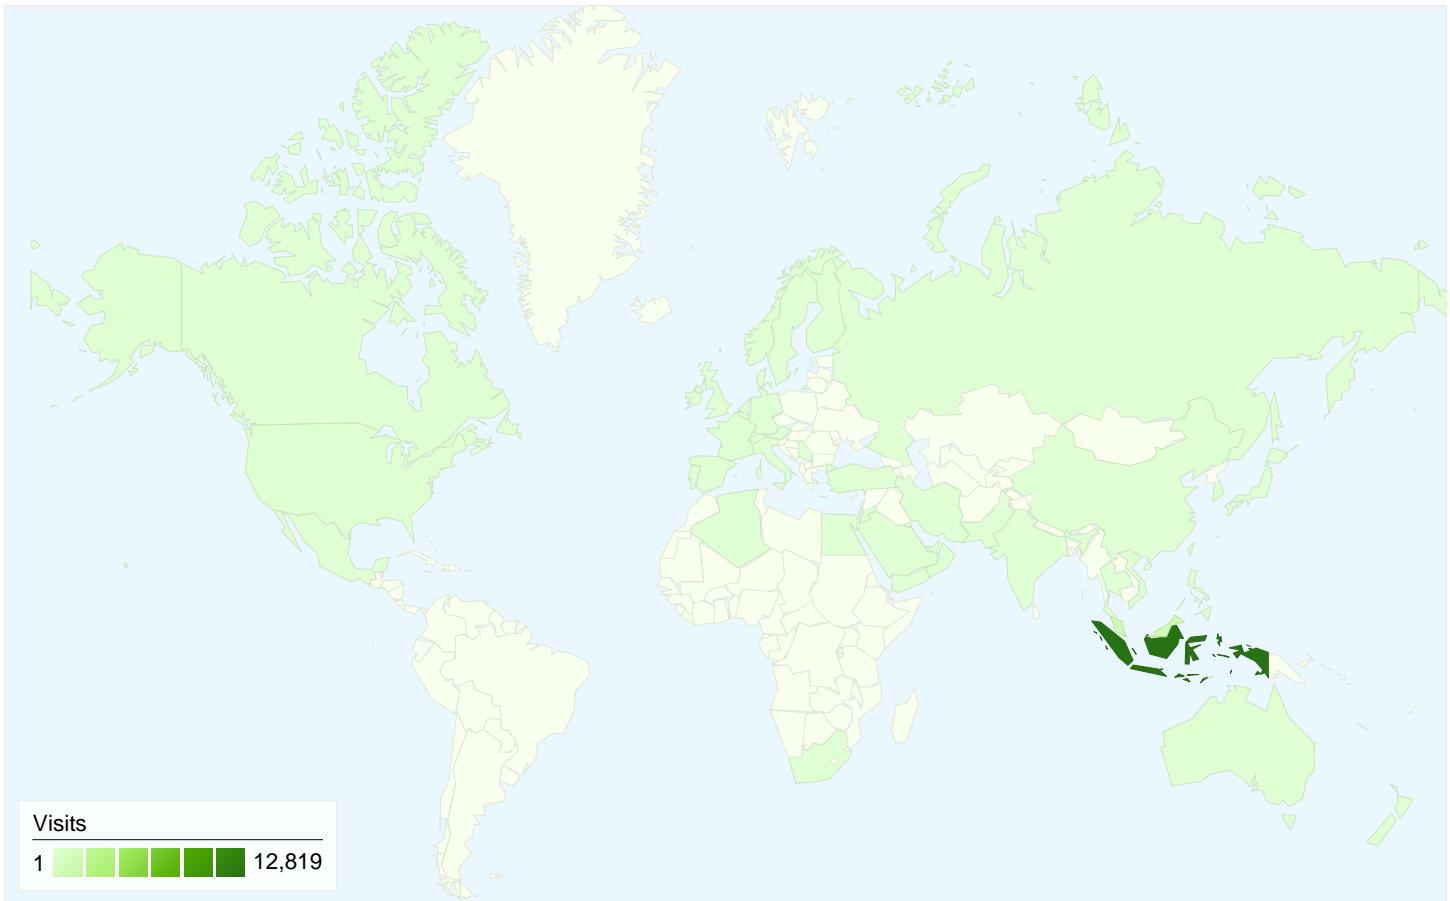

Visitors
16,252

Map Overlay

Traffic Sources Overview

- **Search Engines**
14,229.00 (80.56%)
- **Direct Traffic**
2,697.00 (15.27%)
- **Referring Sites**
735.00 (4.16%)
- **Other**
2 (0.01%)

Content Overview

16,252 people visited this site

17,663 Visits

16,252 Absolute Unique Visitors

33,522 Pageviews

1.90 Average Pageviews

00:02:12 Time on Site

65.84% Bounce Rate

90.15% New Visits

All traffic sources sent a total of 17,663 visits

-  15.27% Direct Traffic
-  4.16% Referring Sites
-  80.56% Search Engines

- Search Engines
14,229.00 (80.56%)
- Direct Traffic
2,697.00 (15.27%)
- Referring Sites
735.00 (4.16%)
- Other
2 (0.01%)

17,663 visits came from 51 countries/territories

Site Usage						
Visits	Pages/Visit	Avg. Time on Site	% New Visits	Bounce Rate		
17,663 % of Site Total: 100.00%	1.90 Site Avg: 1.90 (0.00%)	00:02:12 Site Avg: 00:02:12 (0.00%)	90.40% Site Avg: 90.15% (0.27%)	65.84% Site Avg: 65.84% (0.00%)		
Country/Territory	Visits	Pages/Visit	Avg. Time on Site	% New Visits	Bounce Rate	
Indonesia	12,819	1.81	00:02:10	91.09%	68.44%	
(not set)	3,112	2.47	00:02:52	85.12%	49.20%	
Malaysia	1,188	1.39	00:00:56	96.63%	77.27%	
United States	114	1.70	00:02:02	90.35%	76.32%	
Singapore	79	1.28	00:00:44	84.81%	81.01%	
Australia	49	1.33	00:00:18	95.92%	79.59%	
Japan	34	3.76	00:07:19	85.29%	70.59%	
South Korea	25	1.40	00:00:43	96.00%	68.00%	
Saudi Arabia	21	2.00	00:03:49	85.71%	57.14%	