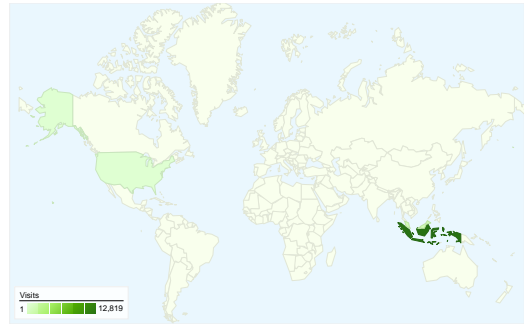

Site Usage

17,663 Visits

65.84% Bounce Rate

33,522 Pageviews

00:02:12 Avg. Time on Site

1.90 Pages/Visit

90.15% % New Visits

Visitors Overview

Visitors
16,252

Map Overlay

Traffic Sources Overview

- **Search Engines**
14,229.00 (80.56%)
- **Direct Traffic**
2,697.00 (15.27%)
- **Referring Sites**
735.00 (4.16%)
- **Other**
2 (0.01%)

Content Overview

All traffic sources sent a total of 17,663 visits

-  15.27% Direct Traffic
-  4.16% Referring Sites
-  80.56% Search Engines

- Search Engines
14,229.00 (80.56%)
- Direct Traffic
2,697.00 (15.27%)
- Referring Sites
735.00 (4.16%)
- Other
2 (0.01%)

17,663 visits came from 51 countries/territories

Site Usage						
Visits	Pages/Visit	Avg. Time on Site	% New Visits	Bounce Rate		
17,663 % of Site Total: 100.00%	1.90 Site Avg: 1.90 (0.00%)	00:02:12 Site Avg: 00:02:12 (0.00%)	90.40% Site Avg: 90.15% (0.27%)	65.84% Site Avg: 65.84% (0.00%)		
Country/Territory	Visits	Pages/Visit	Avg. Time on Site	% New Visits	Bounce Rate	
Indonesia	12,819	1.81	00:02:10	91.09%	68.44%	
(not set)	3,112	2.47	00:02:52	85.12%	49.20%	
Malaysia	1,188	1.39	00:00:56	96.63%	77.27%	
United States	114	1.70	00:02:02	90.35%	76.32%	
Singapore	79	1.28	00:00:44	84.81%	81.01%	
Australia	49	1.33	00:00:18	95.92%	79.59%	
Japan	34	3.76	00:07:19	85.29%	70.59%	
South Korea	25	1.40	00:00:43	96.00%	68.00%	
Saudi Arabia	21	2.00	00:03:49	85.71%	57.14%	